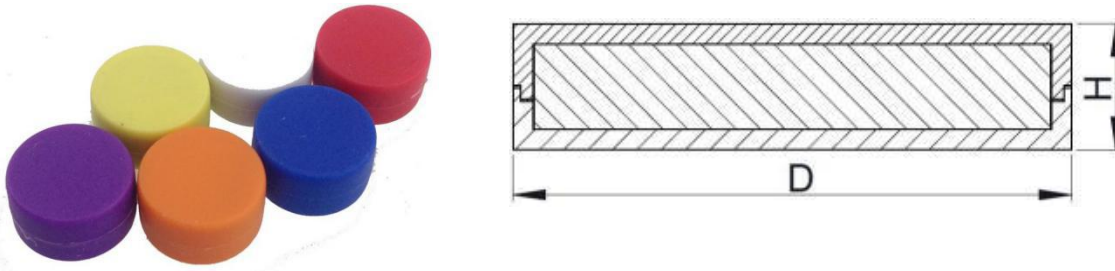

Honesty•Efficiency•Supremacy

Office Magnet

厦门顶磁磁业有限公司

XIAMEN KINGS MAGNET CO., LTD

Office Magnet

1. Neodymium pin magnet, polypropylene plastic case-a

Model	D(mm)	H(mm)	Weight (g)	Hold A4 on white board
KM-D12*20	12	20	3.5	18 pieces
KM-D19*25	19	25	7	24 pieces
KM-D29*38	29	38	22	30 pieces

2. Neodymium pin magnet, polypropylene plastic case-b

Model	D(mm)	H(mm)	Weight (g)	Hold A4 on white board
KM-D12.7*6.35	12.7	6.35	4	11 pieces

3. Ferrite clip magnet, chromium coating

Model	L(mm)	D(mm)	H(mm)	h (mm)	Weight (g)	Vertical Breakaway (Kg)	Side Breakaway (Kg)
KM-SFK36	50.5	36	23.2	7.4	45	6.8	2

Office Magnet

4. Neodymium pin magnet, nickel coating-a

Model	D(mm)	d (mm)	H(mm)	h (mm)	Weight (g)	Hold A4 on white board
KM-D12*16	12	10	16	4.2	9.6	12 pieces
KM-D16*20	16	12	20	5.2	16	16 pieces
KM-D20*25	20	14	25	7.2	30	19 pieces
KM-D25*30	25	18	30	7	53	23 pieces

5. Neodymium pin magnet, nickel coating-b

Model	D(mm)	d (mm)	H(mm)	h (mm)	Weight (g)	Side Breakaway (Kg)
KM-D32*42	32	24	42	9	103	8
KM-D36*46	36	26	46	10	140	10
KM-D42*52	42	35	52	10	233	15

6. Neodymium pin magnet, nickel coating-c